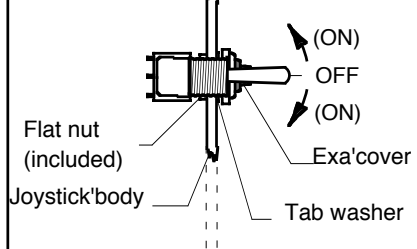

BOTTOM' SWITCH' MOUNTING

BOTTOM' MOUNTING

Back cable'exit

HANDSPIKE
SOCKET

M 12 Thread

1 mt. Multipolar
cable

CABLE
16x0,75