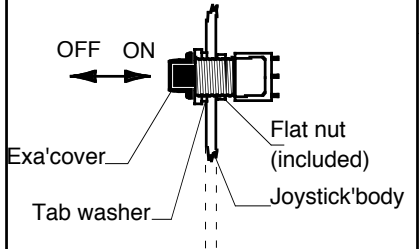

BOTTOM' SWITCH' MOUNTING

BOTTOM' MOUNTING

Back cable'exit

HANDSPIKE
SOCKET

M 12 Thread

1 mt. Multipolar
cable

CABLE
16x0,75